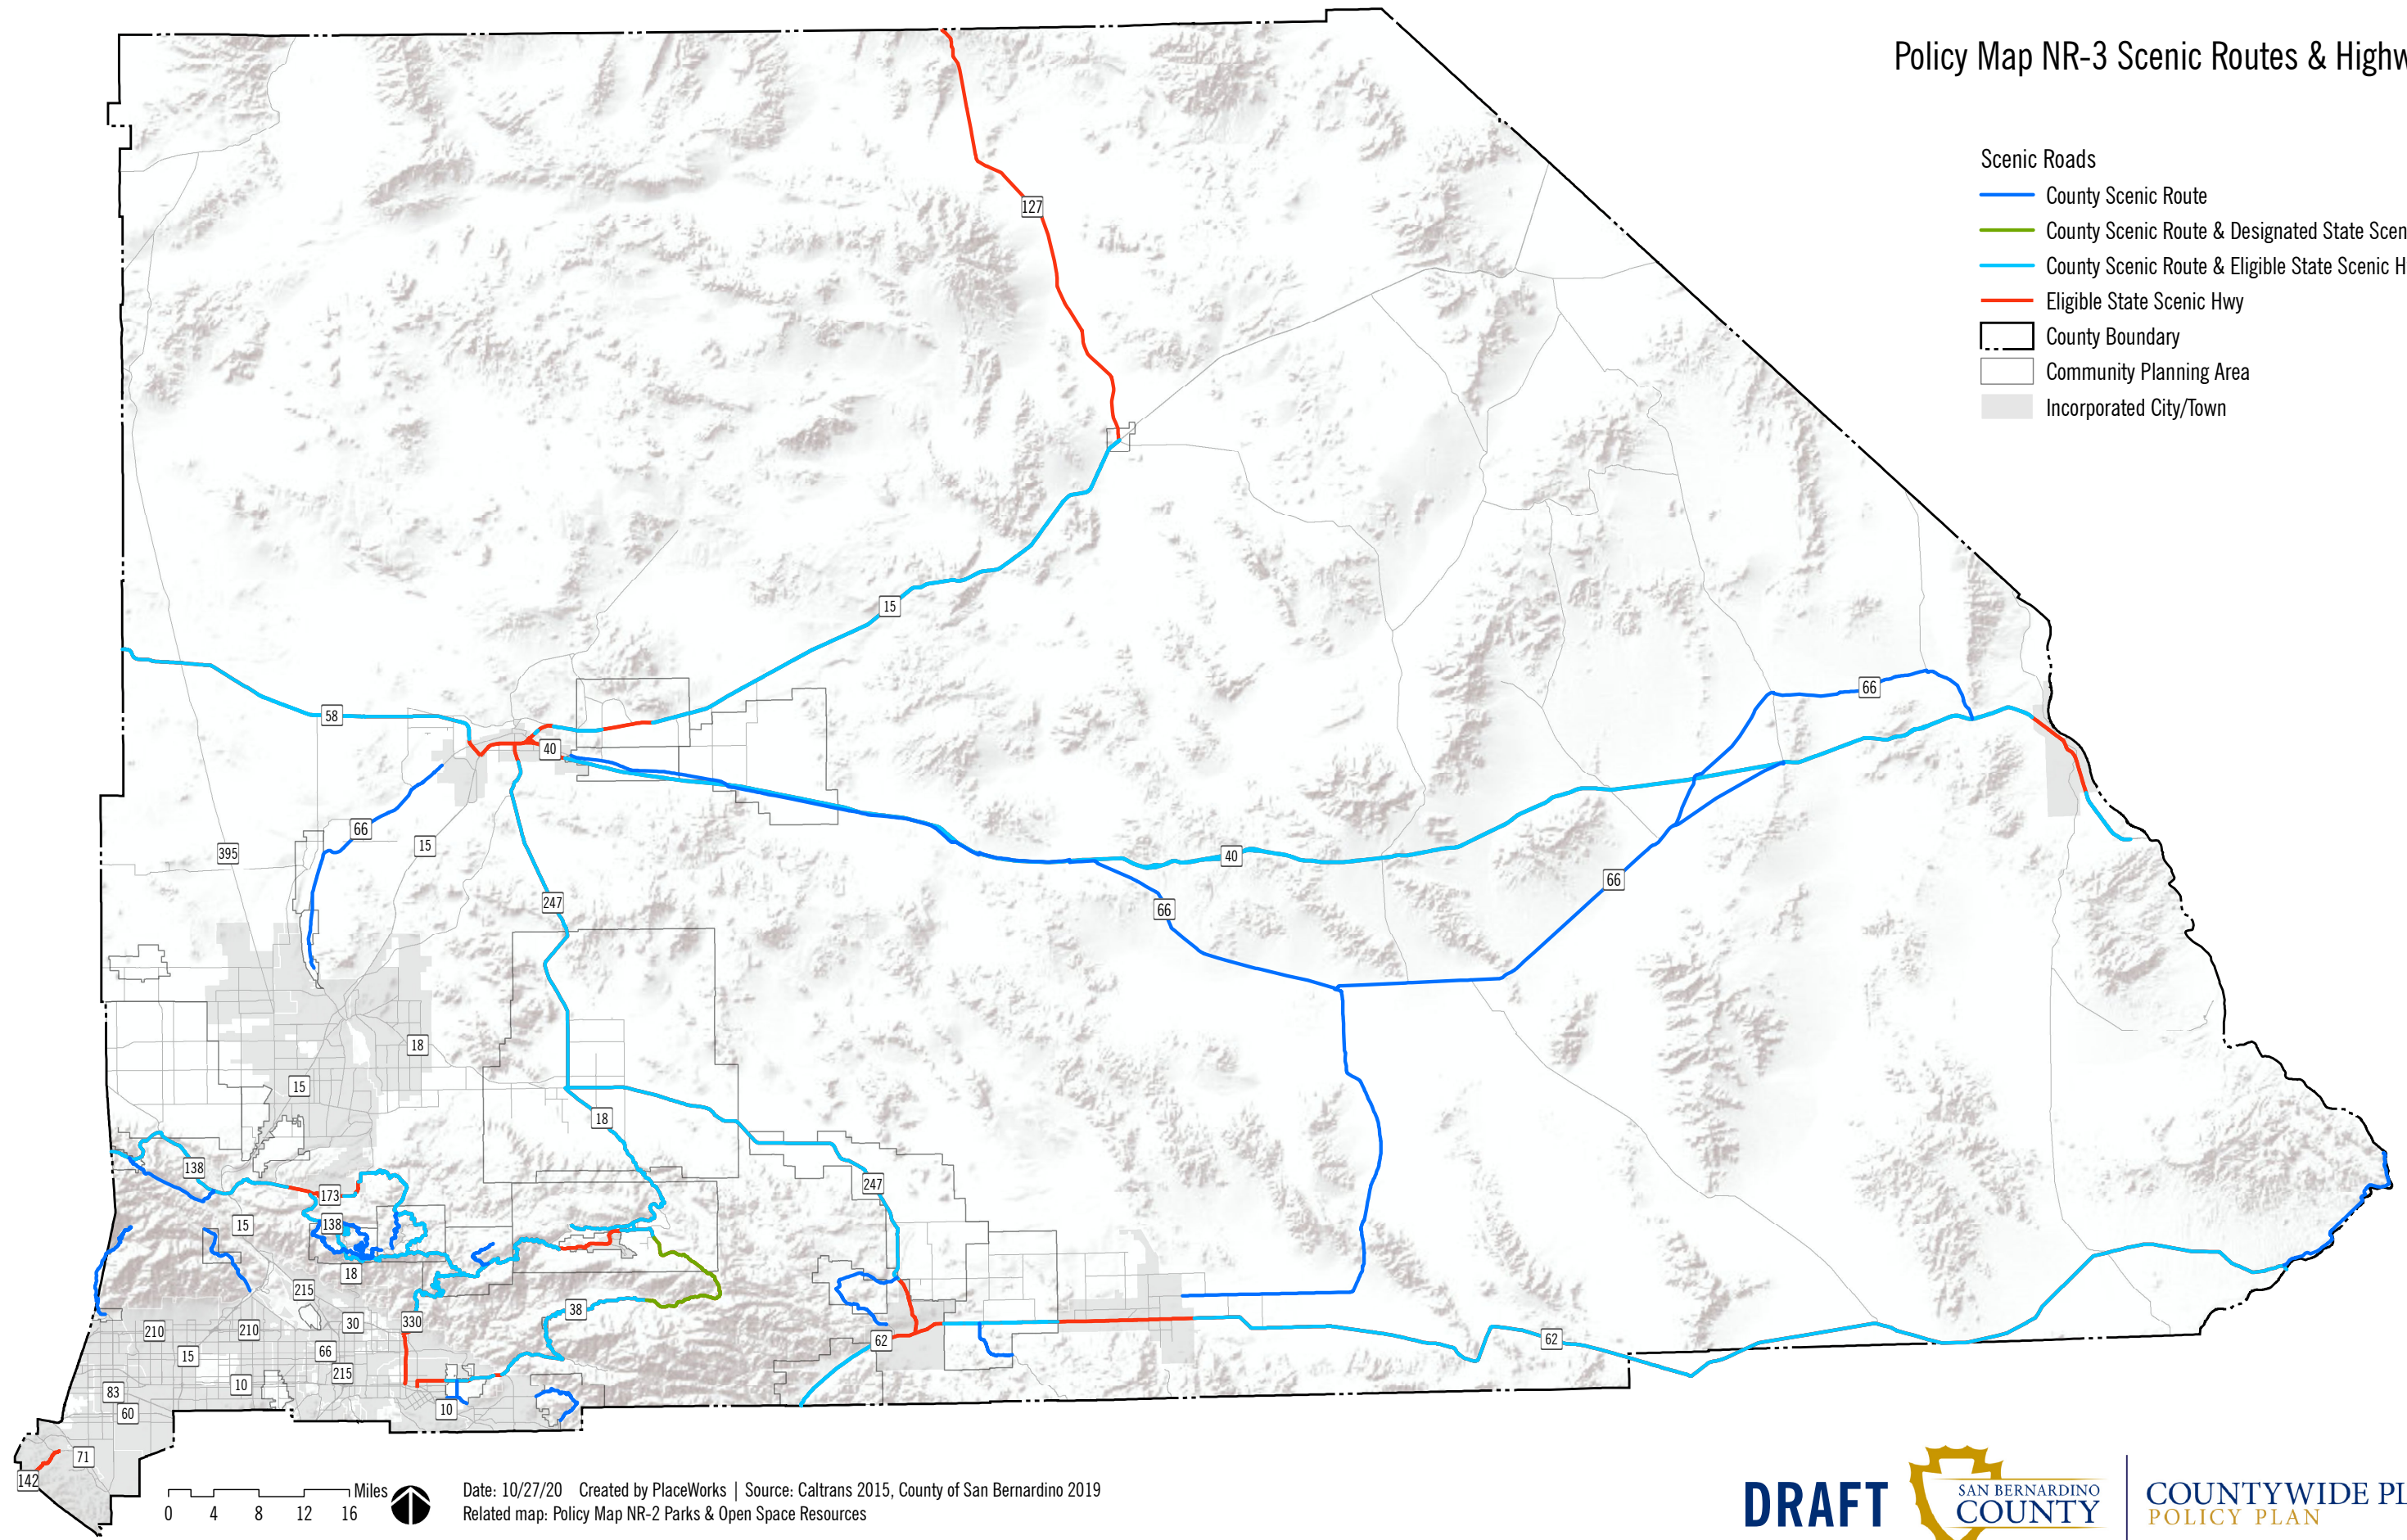

# Policy Map NR-3 Scenic Routes & Highways

## Scenic Roads

- County Scenic Route
- County Scenic Route & Designated State Scenic Hwy
- County Scenic Route & Eligible State Scenic Hwy
- Eligible State Scenic Hwy
- County Boundary
- Community Planning Area
- Incorporated City/Town

Date: 10/27/20 Created by PlaceWorks | Source: Caltrans 2015, County of San Bernardino 2019  
 Related map: Policy Map NR-2 Parks & Open Space Resources