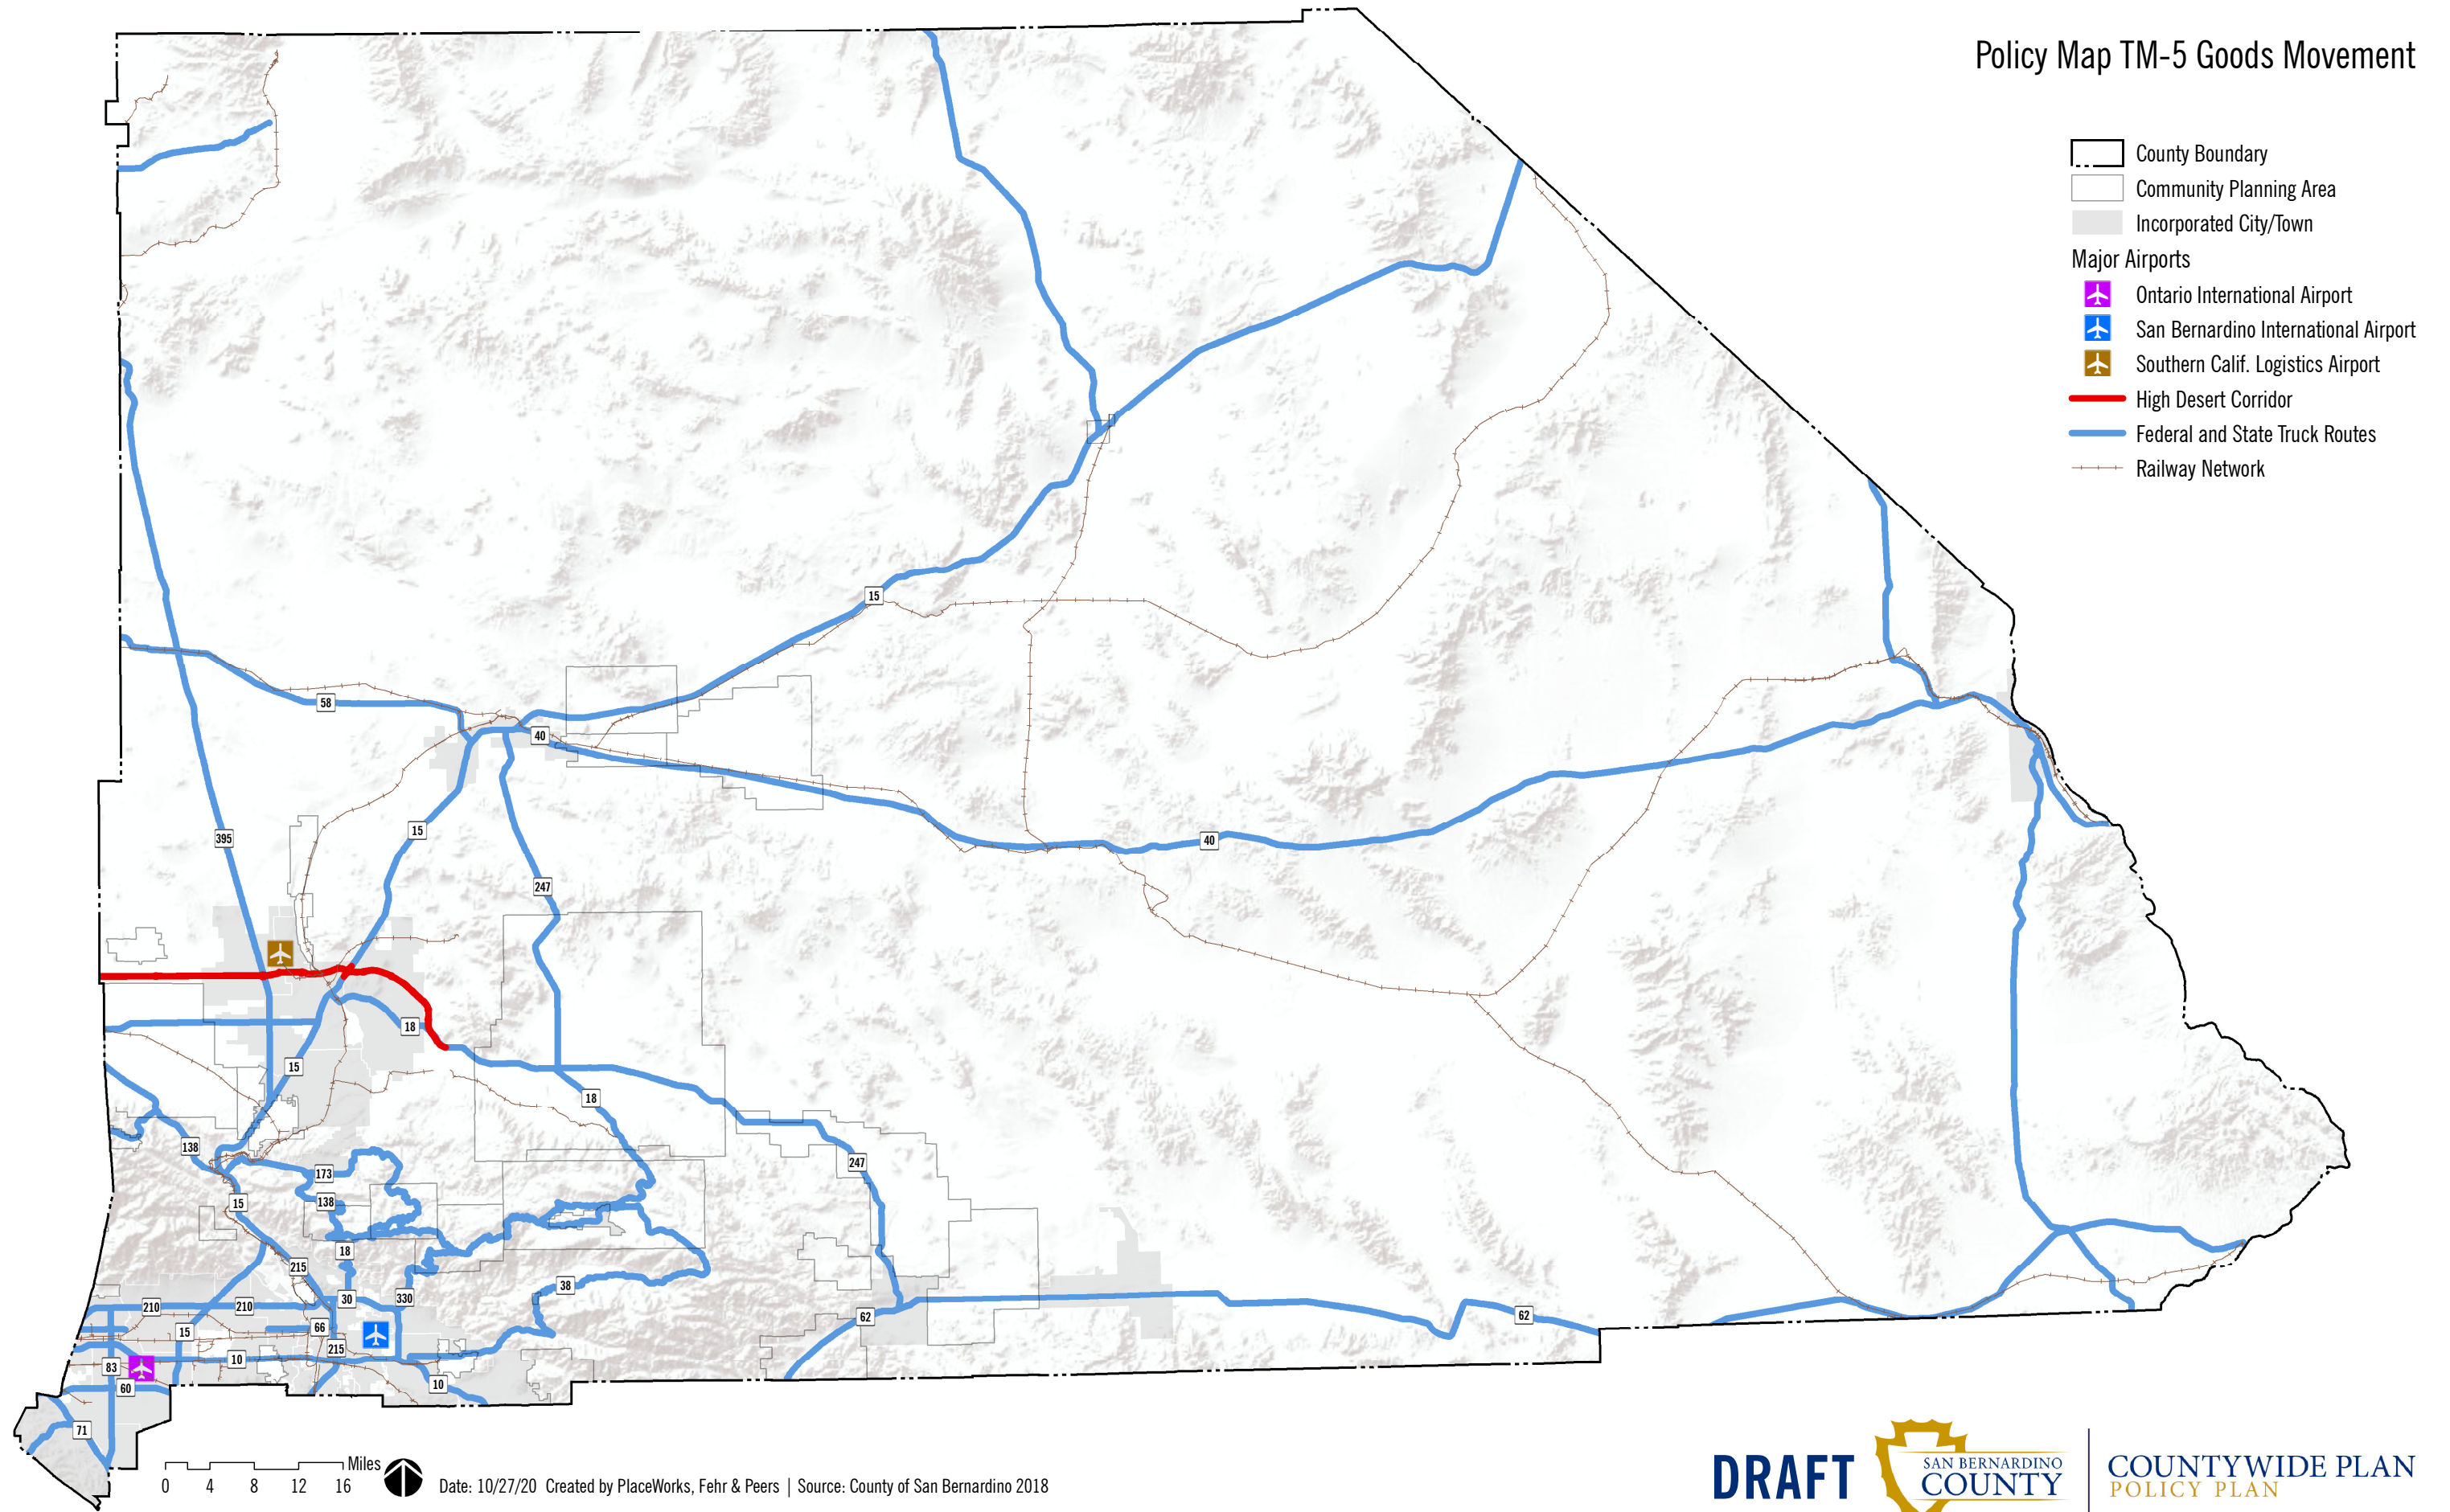

Policy Map TM-5 Goods Movement

- County Boundary
- Community Planning Area
- Incorporated City/Town
- Major Airports
 - Ontario International Airport
 - San Bernardino International Airport
 - Southern Calif. Logistics Airport
- High Desert Corridor
- Federal and State Truck Routes
- Railway Network

0 4 8 12 16 Miles

Date: 10/27/20 Created by PlaceWorks, Fehr & Peers | Source: County of San Bernardino 2018